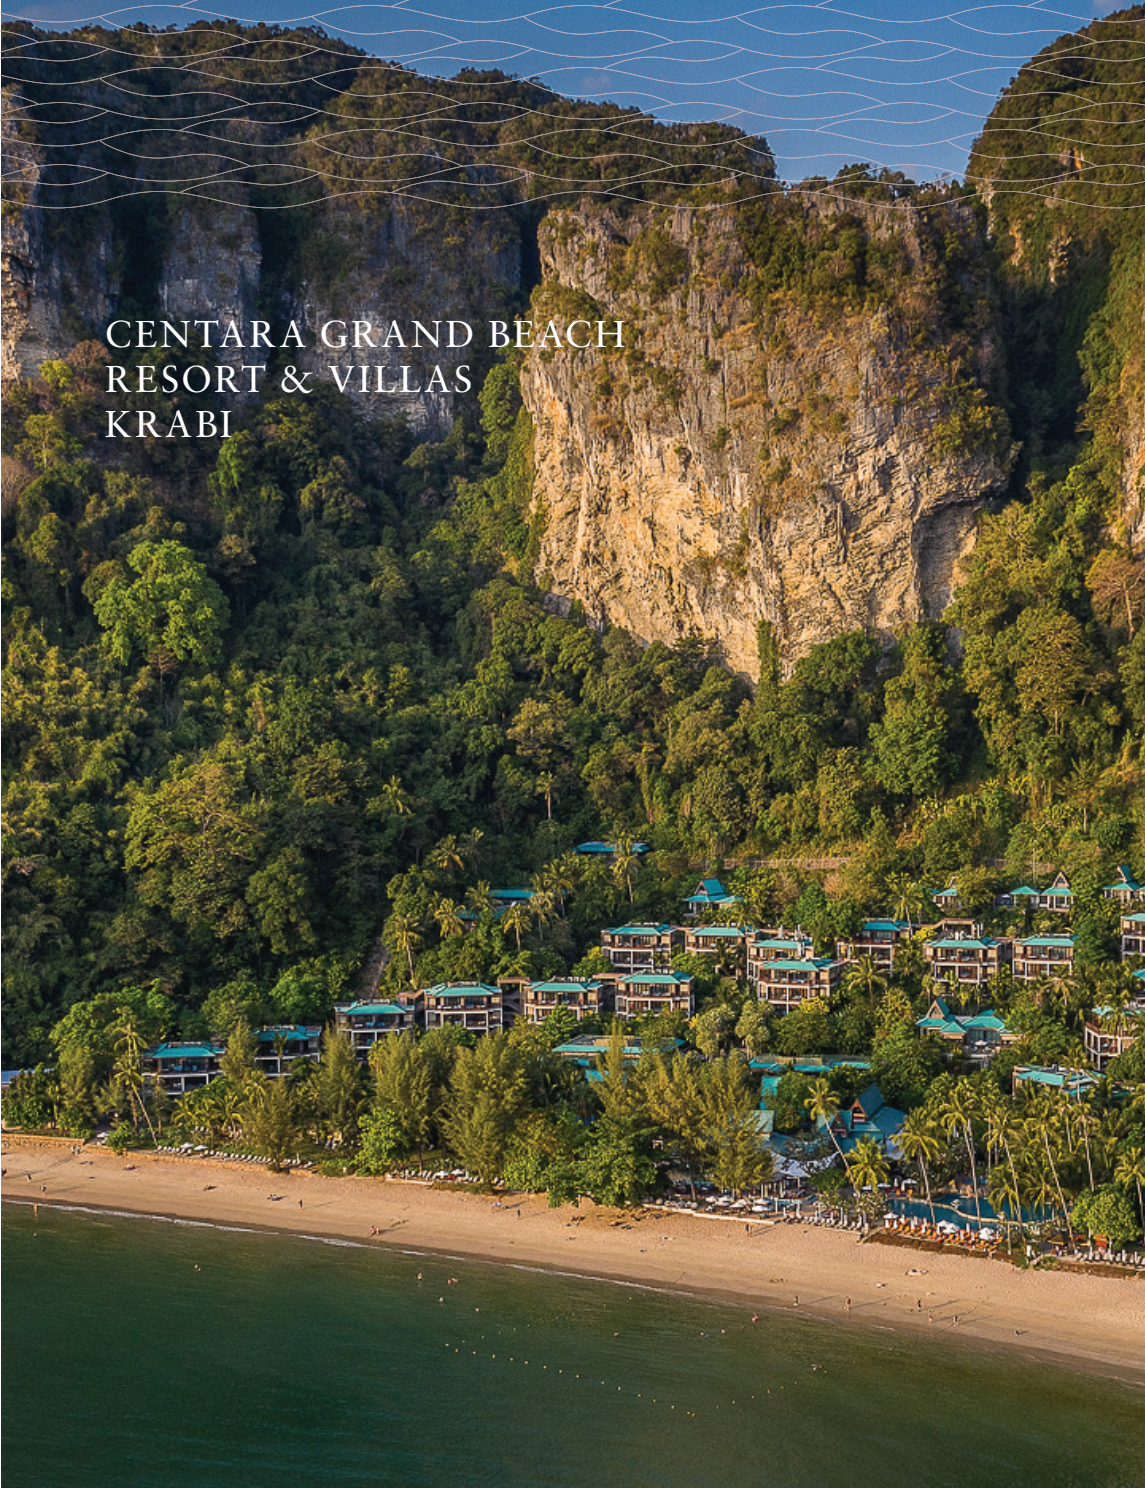

CENTARA GRAND BEACH RESORT & VILLAS KRABI

CENTARA GRAND

BEACH RESORT & VILLAS
KRABI

396-396/1 Moo 2, Ao Nang, Muang,
Krabi 81180 Thailand

centarahotelsresorts.com/ckbr

ckbr@chr.co.th

+66 (0) 7563 7789

CENTARA GRAND BEACH RESORT & VILLAS KRABI

Set in its own Pai Plong Bay, with exceptionally spacious accommodation, breathtaking views and an extensive range of facilities, the resort is an exclusive hideaway for couples and families.

ACCOMMODATION

CENTARA GRAND

BEACH RESORT & VILLAS
KRABI