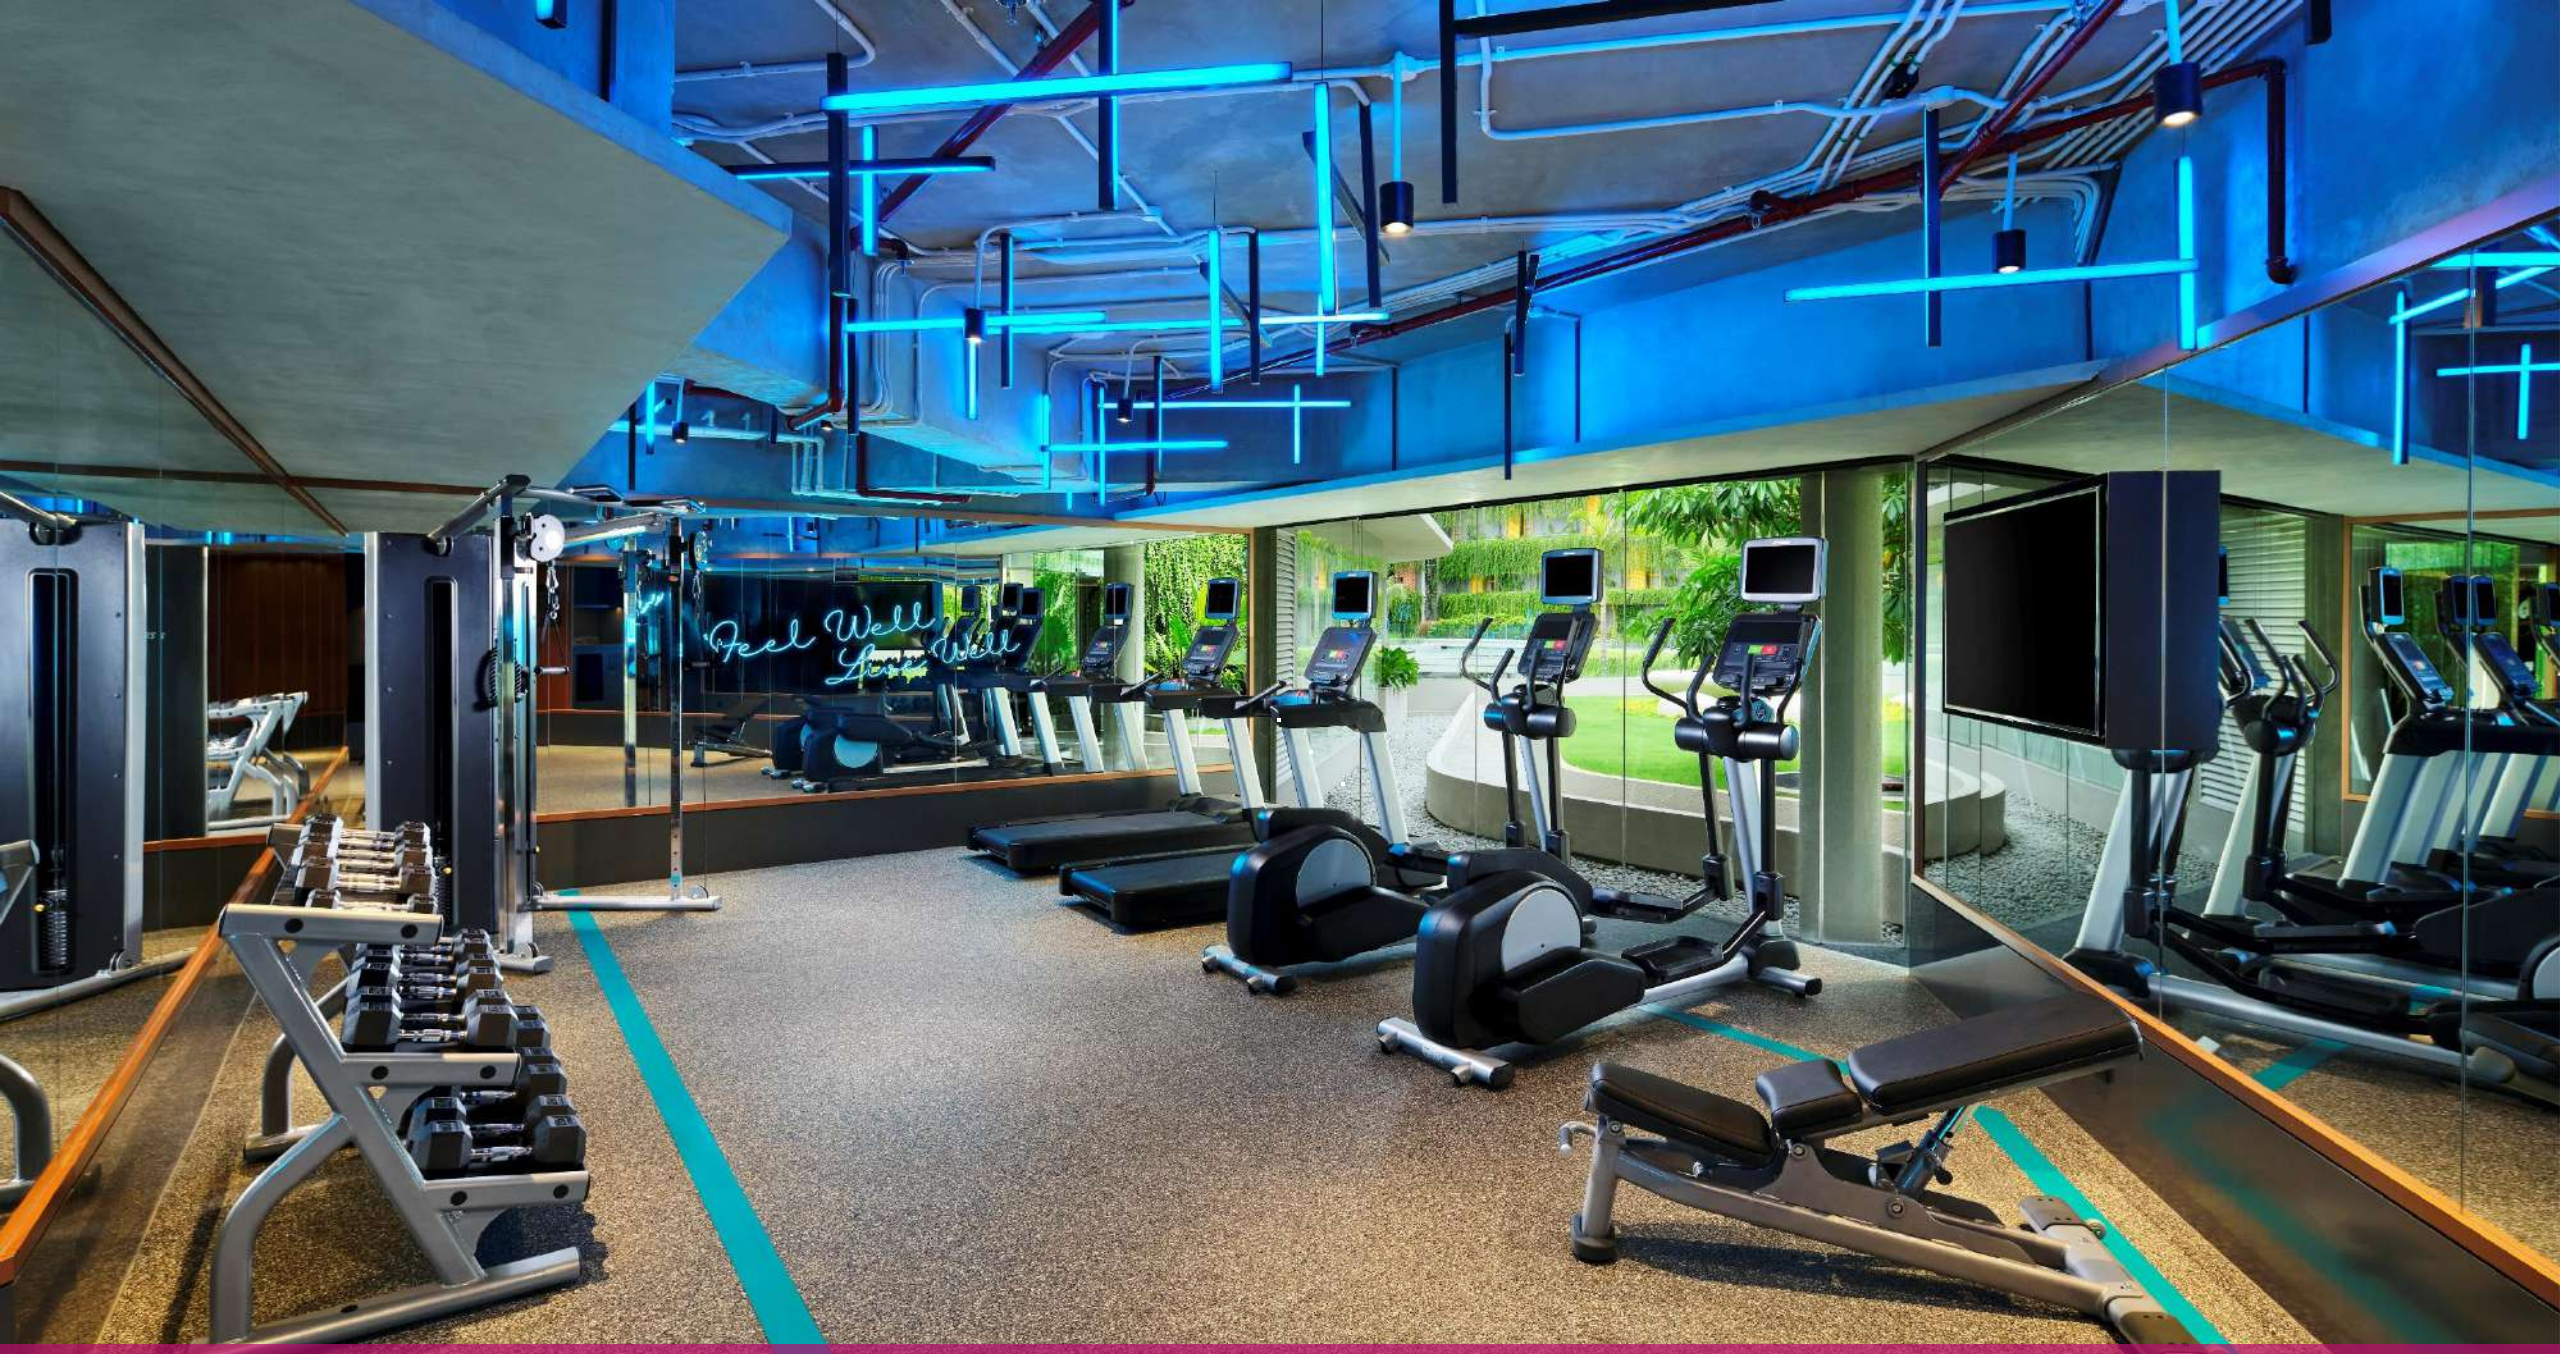

PUMP IT UP! LET THE GREAT FEELING FUEL YOUR MOOD AND ENERGY

Work and Play at Tactic

Featuring three tech-advanced, well-appointed Tactic meeting rooms with natural daylight and built in overhead projector & screen and complimentary Wi-Fi.