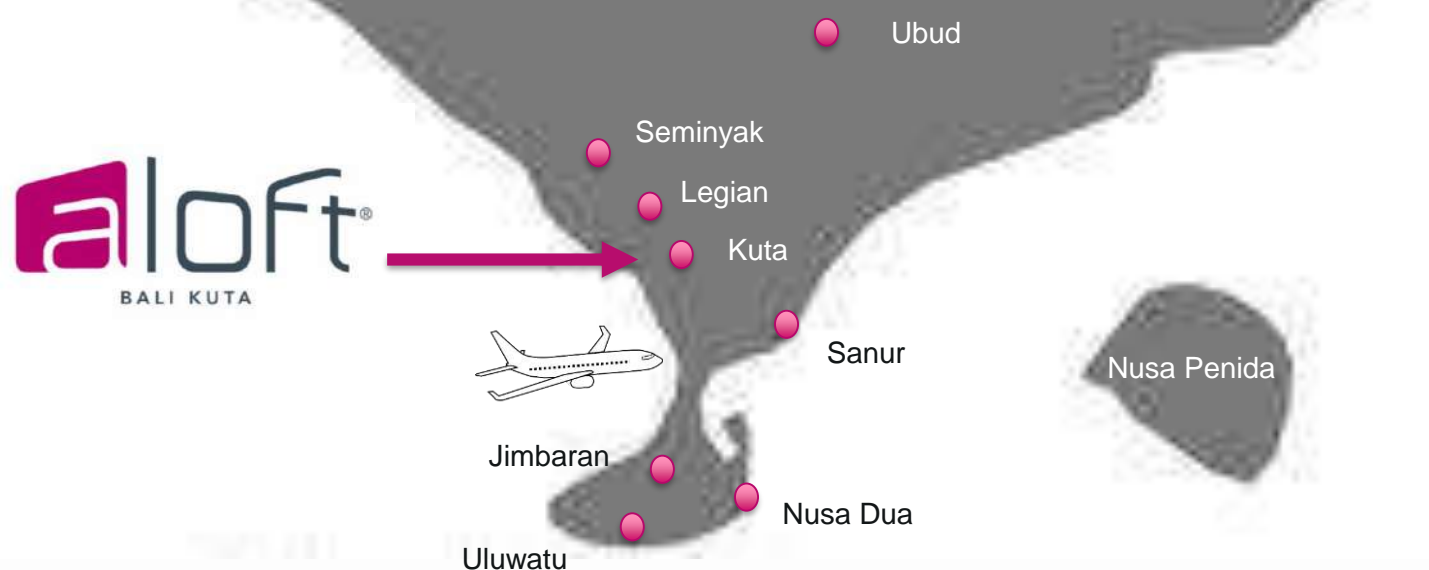

The Island of Gods

where you can be yourself and live your life to the fullest

Check out Bali's world renowned beaches, catch the next big waves, scope out local music talent, soak up the island's natural wonders and chase the most fascinating sunset view!

aloft
BALI KUTA