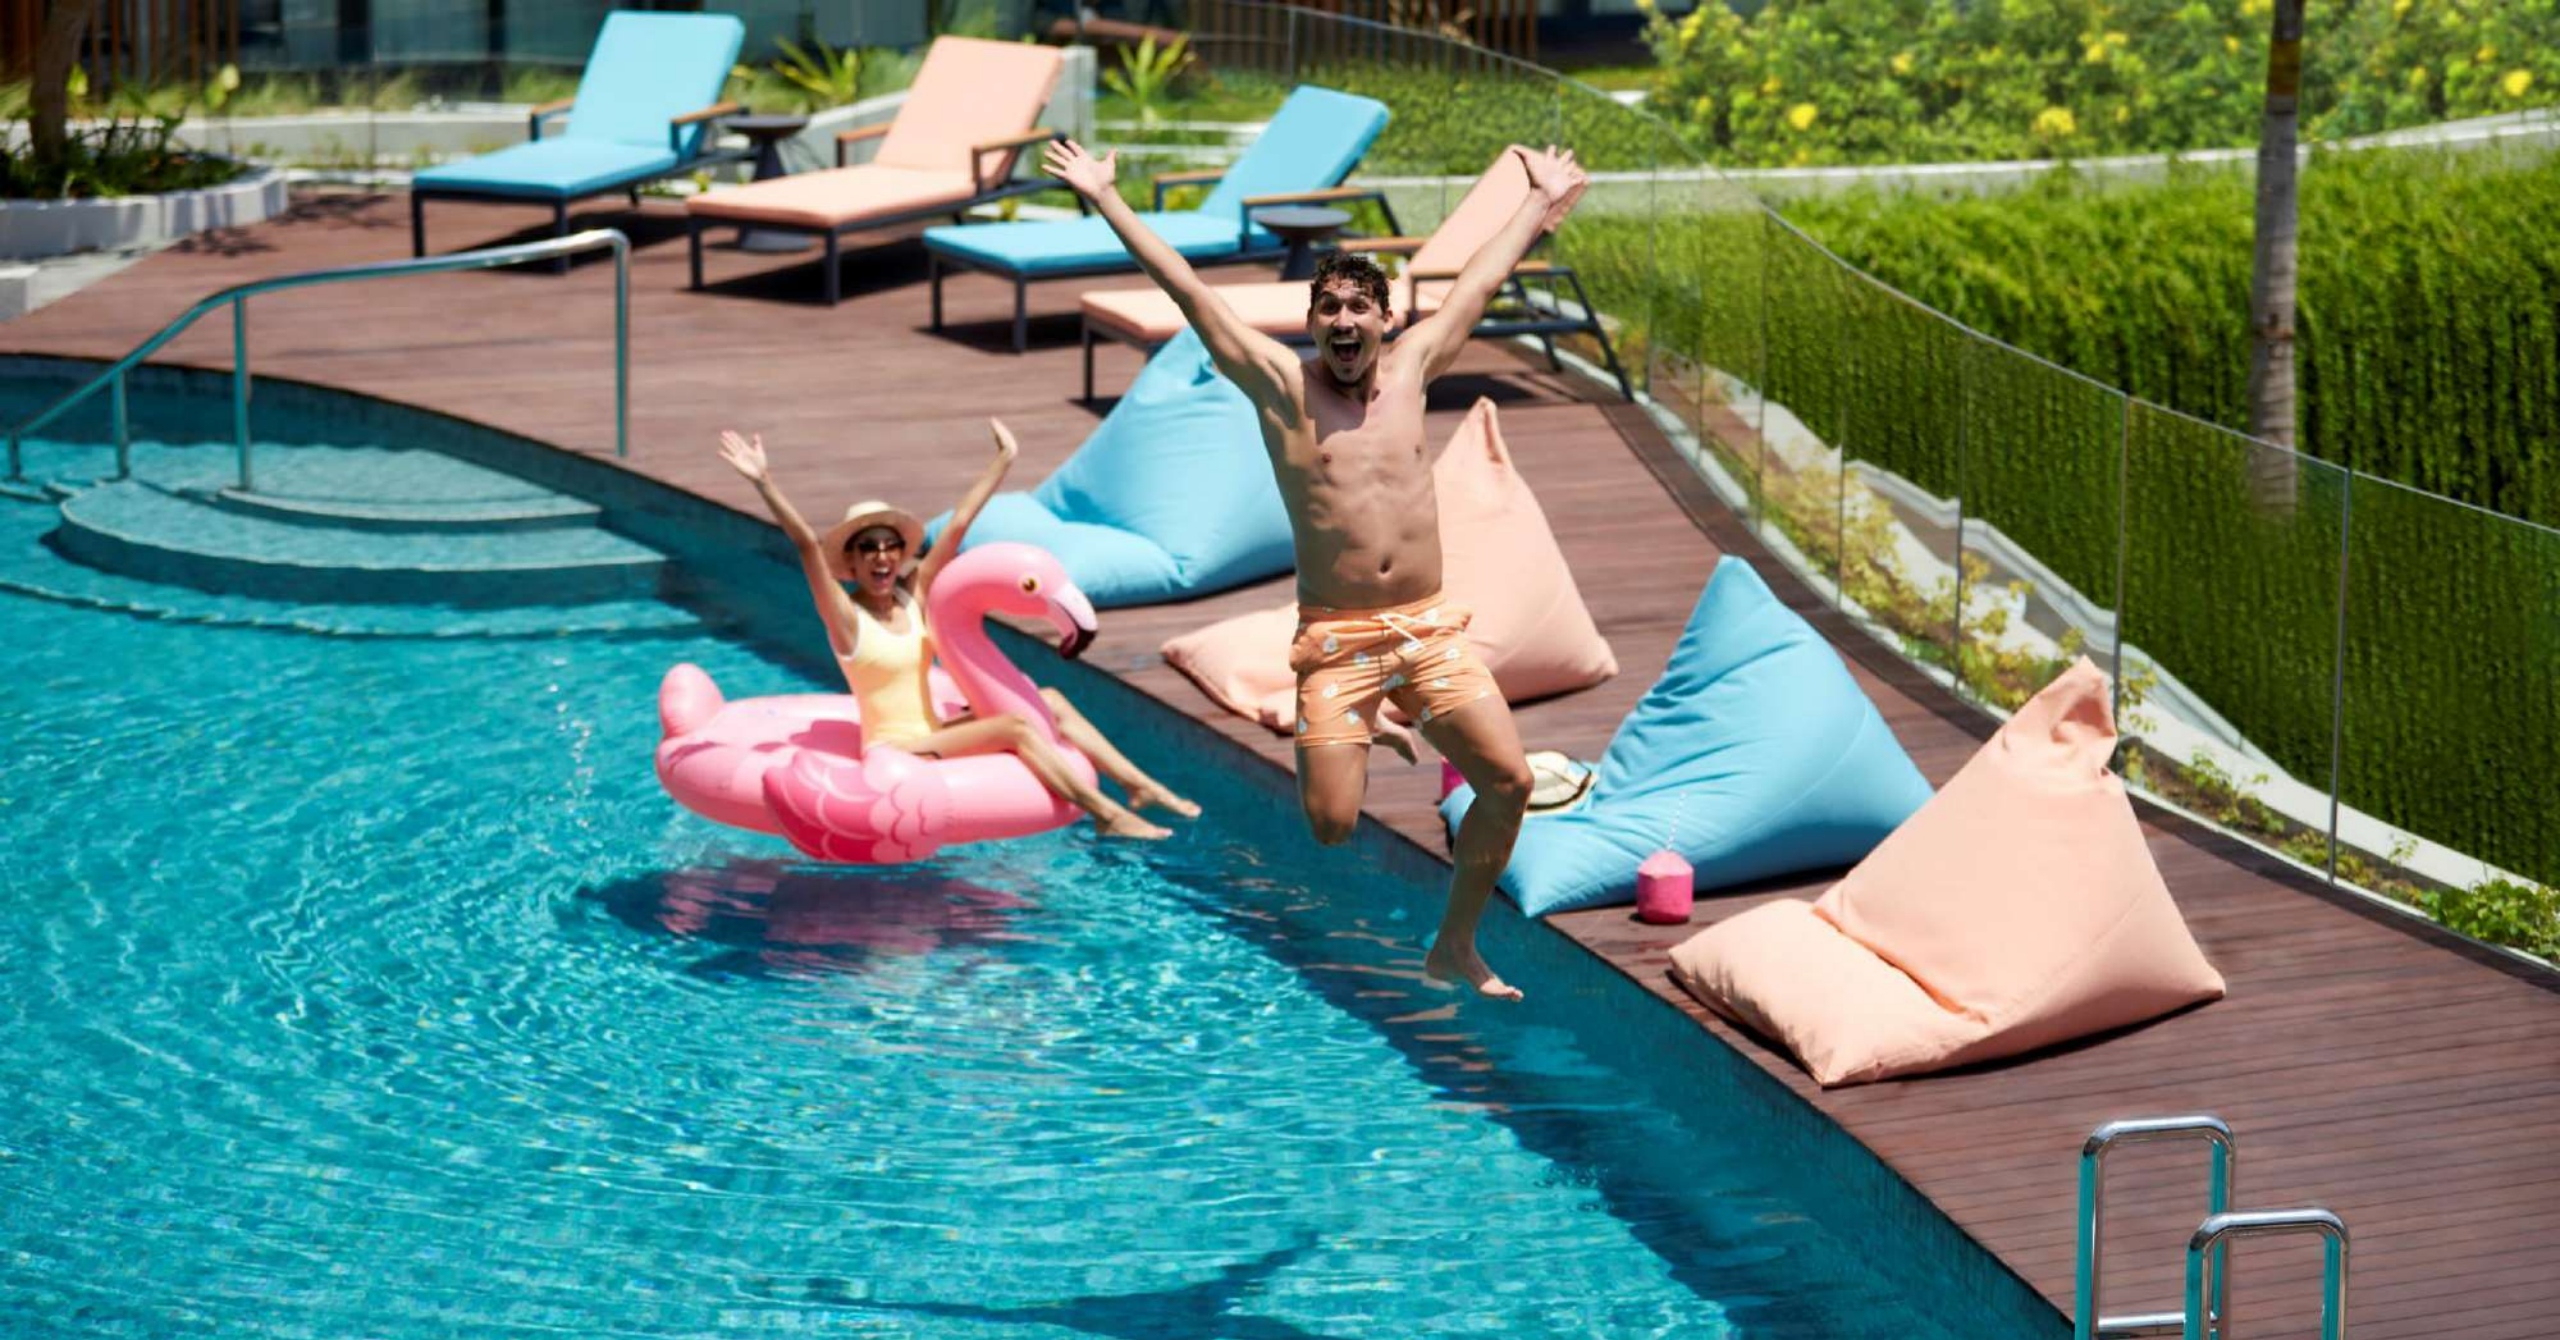

JUST IN CASE YOU ARE STARVING – STOP BY THE DEPOT DAY OR NIGHT

WHAT TO ORDER? ONE PLATE OF AWESOMENESS, PLEASE

360° COOL INDUSTRIAL DESIGN, INFUSED WITH KUTA SURF ELEMENT

SWIM & SPLASH IN OUR NOT-SO-SQUARE POOL