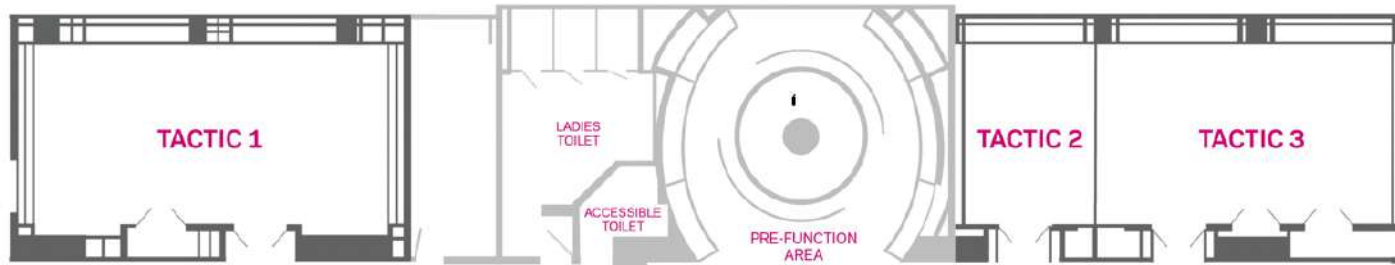

JUST IN CASE YOU ARE STARVING – STOP BY THE DEPOT DAY OR NIGHT

WHAT TO ORDER? ONE PLATE OF AWESOMENESS, PLEASE

360° COOL INDUSTRIAL DESIGN, INFUSED WITH KUTA SURF ELEMENT

SWIM & SPLASH IN OUR NOT-SO-SQUARE POOL

	Dimension (Meter)	Square Meter	Board Room	Class	Theater	U-Shape
Tactic 1	10,9 x 5,8 x 2,3	61	16	18	28	18
Tactic 2	4,8 x 5,8 x 2,3	22	10	10	10	N/A
Tactic 3	8,4 x 5,8 x 2,3	48	12	14	16	14
Tactic 2 & 3	13,2 x 5,8 x 2,3	70	20	28	32	25