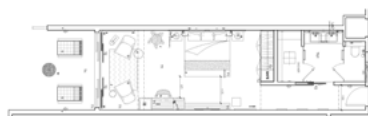

34 Junior Suites (56 m²)

This suite offers the very best of island living. There's an eye-catching bathroom, with a glass walled garden, letting in natural light and sunshine (we could all use more vitamin D). The ground floor location provides easy beach access. The design, by Kelly Hoppen, immediately transports you to a chic beach house.