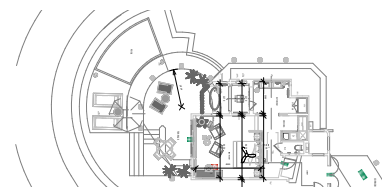

ACCOMMODATION

Each suite and villa is a labour of love of interior designer Kelly Hoppen, and made to look like an architect or interior designer's holiday home. Settle in, relax, sunbathe, host some friends for a day party in your villa, take a dip in your private pool, or just do nothing—make yourself at home.

69 Superior Rooms (51 m²)

With views of the lagoon and a sun-drenched terrace or balcony, our Superior Rooms feel like an apartment with a beach house vibe. With fresh retro-chic bathrooms, these rooms can be connected to accommodate a tribe of travellers.

34 Junior Suites (56 m²)

This suite offers the very best of island living. There's an eye-catching bathroom, with a glass walled garden, letting in natural light and sunshine (we could all use more vitamin D). The ground floor location provides easy beach access. The design, by Kelly Hoppen, immediately transports you to a chic beach house.

46 Wellness Junior Suite (51 m²)

Set on a peaceful cove, our Wellness Suite is the perfect choice for fitness enthusiasts, couples, or solo travellers. The beach house meets retro-chic rooms are fitted with an array of health-focused perks and amenities. With a standalone bathtub, indoor plants, and salmon-pink walls, it's as photogenic as it gets.

1 LUX* Villa (300 m²)