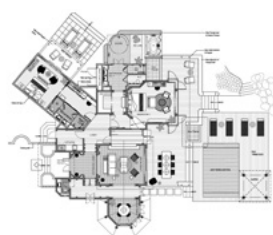

1 LUX* Villa (300 m²)

A 300 sqm Kelly Hoppen-designed villa set on its own peninsula with a sheltered, private beach? Yes, you can have it all! A private beach, a swimming pool, and a gazebo, all with views of the Indian Ocean. Designed with privacy in mind, there's a lobby, kitchen, living and dining area, and finally out onto the outdoor sundeck with its pool and gazebo. There's a master bedroom with floor-to-ceiling windows and French doors (and the most gorgeous bathroom). The second room has its own bathroom and terrace. And of course, rollaway beds and baby cots can be brought in to accommodate the whole tribe.